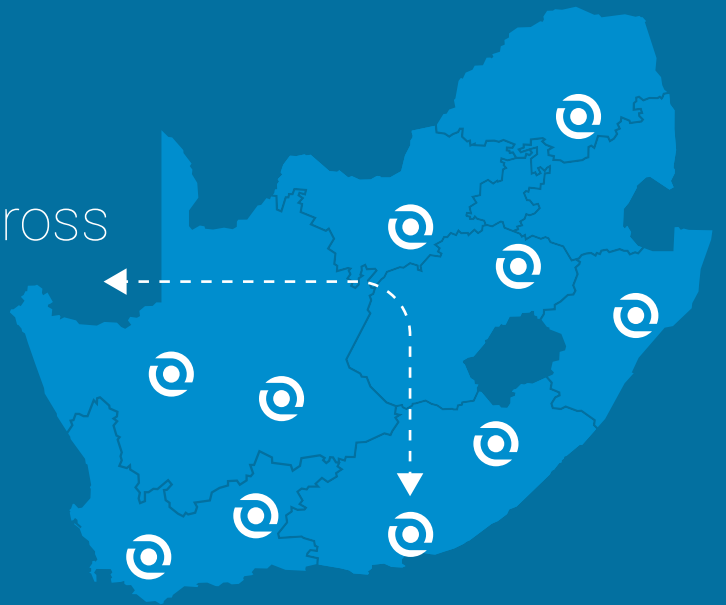

metr@file

44 purpose-built facilities across
21 locations in South Africa

OVER

88 000 m²
warehousing
and office space

OVER

30 years
track record

OVER

8.5 MILLION
boxes in storage

40 MILLION
lines of data
captured

OVER

309 MILLION
images stored and
accessible via the
internet

9000

CLIENTS

OVER

1.1 MILLION
document
retrievals